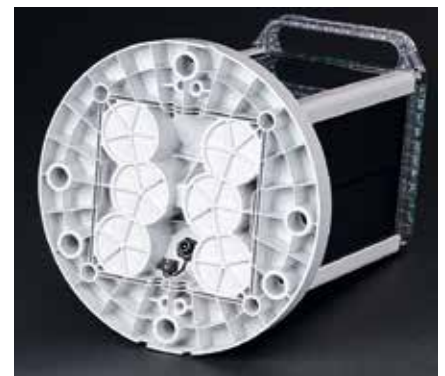

M860

Solar Powered LED
Marine Lantern,
4 to 7+ NM Range

With a durable, large-format solar engine, the M860 is engineered for consistent, reliable performance at remote installations and in challenging insolation locations. This is a premium and full-featured lantern that is suitable for achieving longer ranges in challenging insolation locations. To view performance in your installation location, visit www.sabik-marine.com ->Marine Selector Tool

- **Option for standard or wide divergences (for fixed or floating applications)**
- **Multiple cost-effective battery pack options suitable for a wide variety of installation locations**
- **Built-in calendar function for automatic de-activation during off-season months**
- **Top-mounted 4-character LED display with simple »tap to activate« functionality**
- **Premium grade, UV resistant polycarbonate lens material**
- **Environmentally friendly, super durable powder-coated aluminium chassis**
- **Adjustable intensity and range**
- **IP 68 rated**
- **GPS synchronized flash option**
- **Remote monitoring options available**

Top-mounted Display
Easily check light settings with a »tap-to-activate« digital display.

Infrared Programmer
Check battery state of charge, program flash codes, set intensities and more.

Optical Assembly
Durable, UV resistant optical lens with options for standard (8°) or wide (10°) divergence.

External Charge Port
Optional charge port in the lantern base allows for easy overnight charging via wall plug.

Installation
Supports installation on structure using 3 x M12 bolts, 4 x M12 bolts, or 5 x M12 bolts on a 200 mm diameter. Standard and security bolt kits are available.