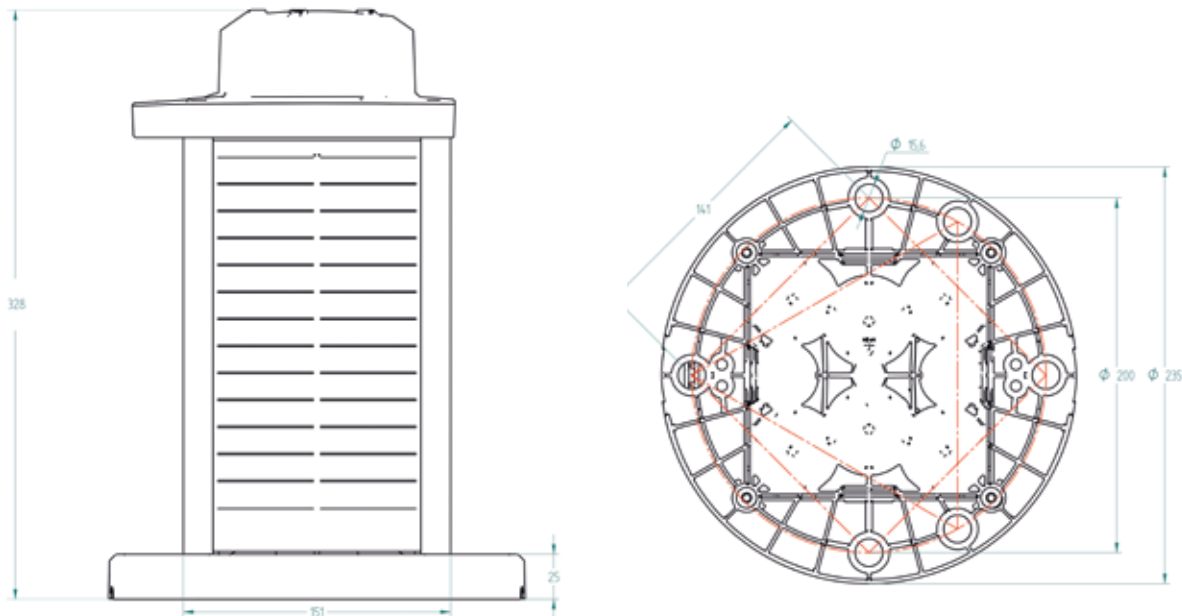

Technical Specification M860

Optical performance

Maximum fixed intensity

M860	239 cd	290 cd	445 cd	320 cd

NOTE: Peak IALA intensity dependent on location. To view performance in your installation location, visit www.carmanahmarine.com/selector.

Main Technical Specification

Lens visual/Mechanical diameter	111 mm
Construction	Premium grade, UV resistant polycarbonate lens/head and polycarbonate/polysiloxane co-polymer base
Light source	High Flux Surface Mount LEDs with colour-specific temperature-corrected LED driver
Vertical Divergence	8° or 10° (FWHM)
Solar modules	High-efficiency cells; MPPT
Battery	Multiple replaceable, recyclable battery options (refer to options matrix)
Degree of ingress protection	IP 68 immersion
Weight	6.4 kg M860 96E 10.2 kg M860 200BC
Overall height	328 mm
Overall width	235 mm dia.
Installation	3, 4 or 5 x M12 on 200 mm dia.