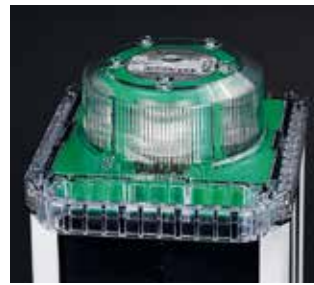

M860

Solar Powered LED
Marine Lantern,
4 to 7+ NM Range

With a durable, large-format solar engine, the M860 is engineered for consistent, reliable performance at remote installations and in challenging insolation locations. This is a premium and full-featured lantern that is suitable for achieving longer ranges in challenging insolation locations. To view performance in your installation location, visit www.sabik-marine.com ->Marine Selector Tool

- **Option for standard or wide divergences (for fixed or floating applications)**
- **Multiple cost-effective battery pack options suitable for a wide variety of installation locations**
- **Built-in calendar function for automatic de-activation during off-season months**
- **Top-mounted 4-character LED display with simple »tap to activate« functionality**
- **Premium grade, UV resistant polycarbonate lens material**
- **Environmentally friendly, super durable powder-coated aluminium chassis**
- **Adjustable intensity and range**
- **IP 68 rated**
- **GPS synchronized flash option**
- **Remote monitoring options available**

Top-mounted Display
Easily check light settings with a »tap-to-activate« digital display.

Infrared Programmer
Check battery state of charge, program flash codes, set intensities and more.

Optical Assembly
Durable, UV resistant optical lens with options for standard (8°) or wide (10°) divergence.

External Charge Port
Optional charge port in the lantern base allows for easy overnight charging via wall plug.

Installation
Supports installation on structure using 3 x M12 bolts, 4 x M12 bolts, or 5 x M12 bolts on a 200 mm diameter. Standard and security bolt kits are available.